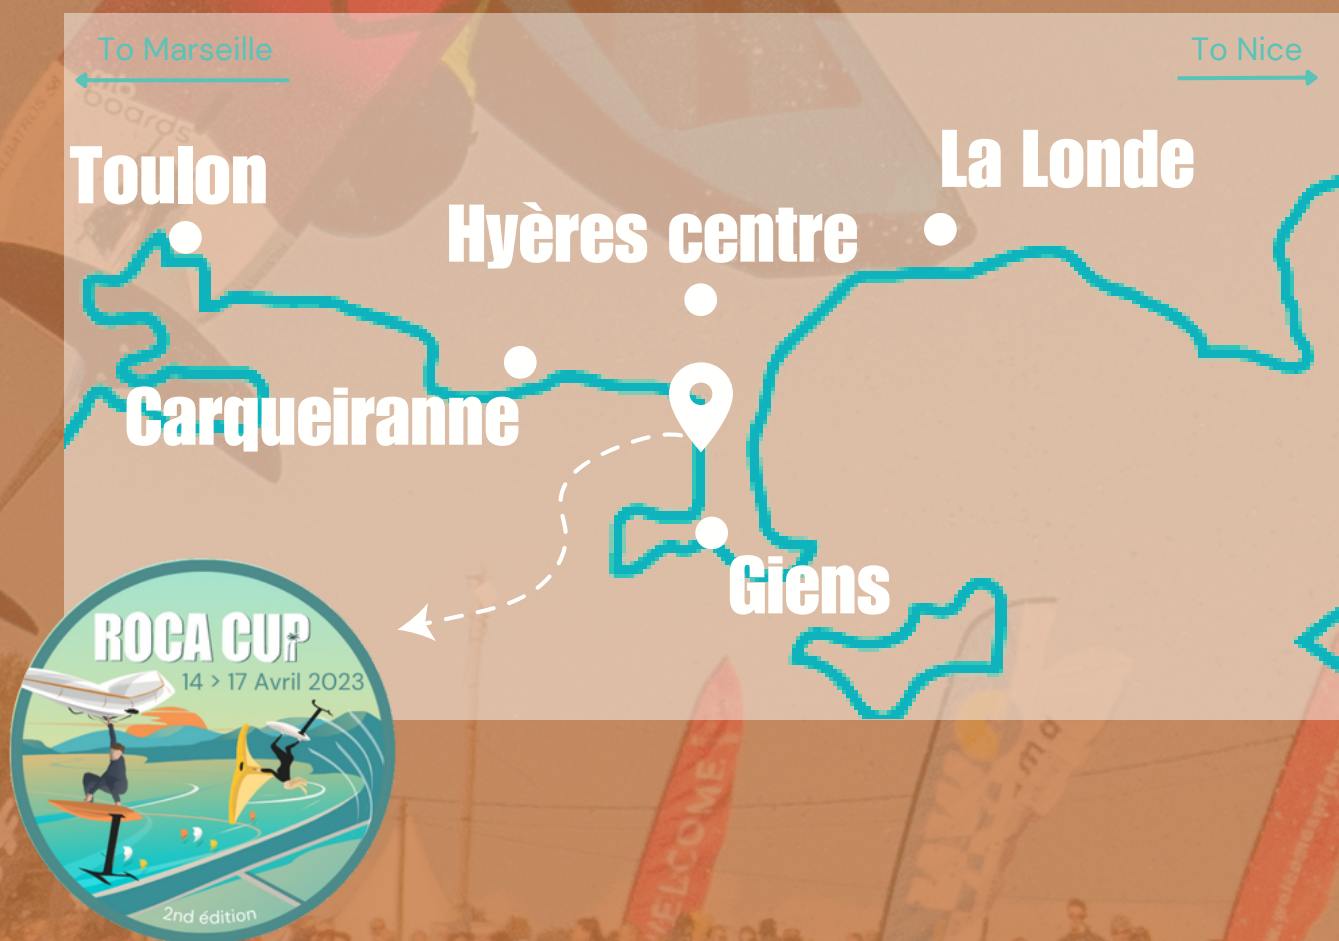

COME BY BIKE

Via the network of bicycle paths of the
TPM agglomeration

Possible routes

From Toulon

Distance : 18km

From Carqueiranne

Distance : 6km

From Hyères

Distance : 6km

From Giens

Distance : 5km

From La Londe

Distance : 15km